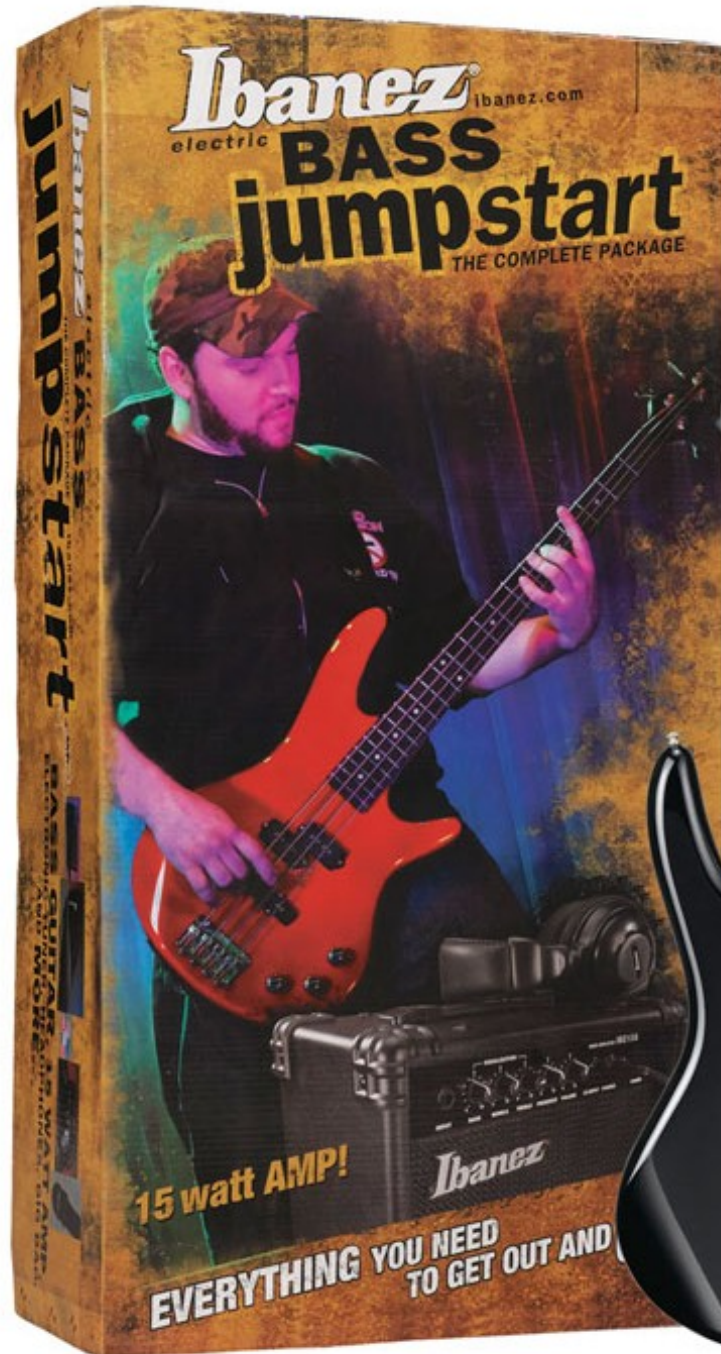

Ibanez

IJXB-190 Jumpstart Bass Guitar Package

GSR190 Bass Guitar Specifications:

Neck Material: Maple
Neck Type: GSR4
Body: Basswood body
Frets: Medium frets
Fingerboard: Rosewood
Inlay: Pearl dot inlay
Bridge: B10 bridge
NeckPU: STD P
BridgePU: STD J
HW Color: CH
Finishes: CAM, JB

*Available In:
Camouflage or
Jewel Blue
(Black is shown)*

Package Includes:
GTA15B 15 watt amplifier,
headphones, electronic tuner,
gig bag, bass guitar strap,
accessories pouch, picks & cable.

MSRP: \$445.00